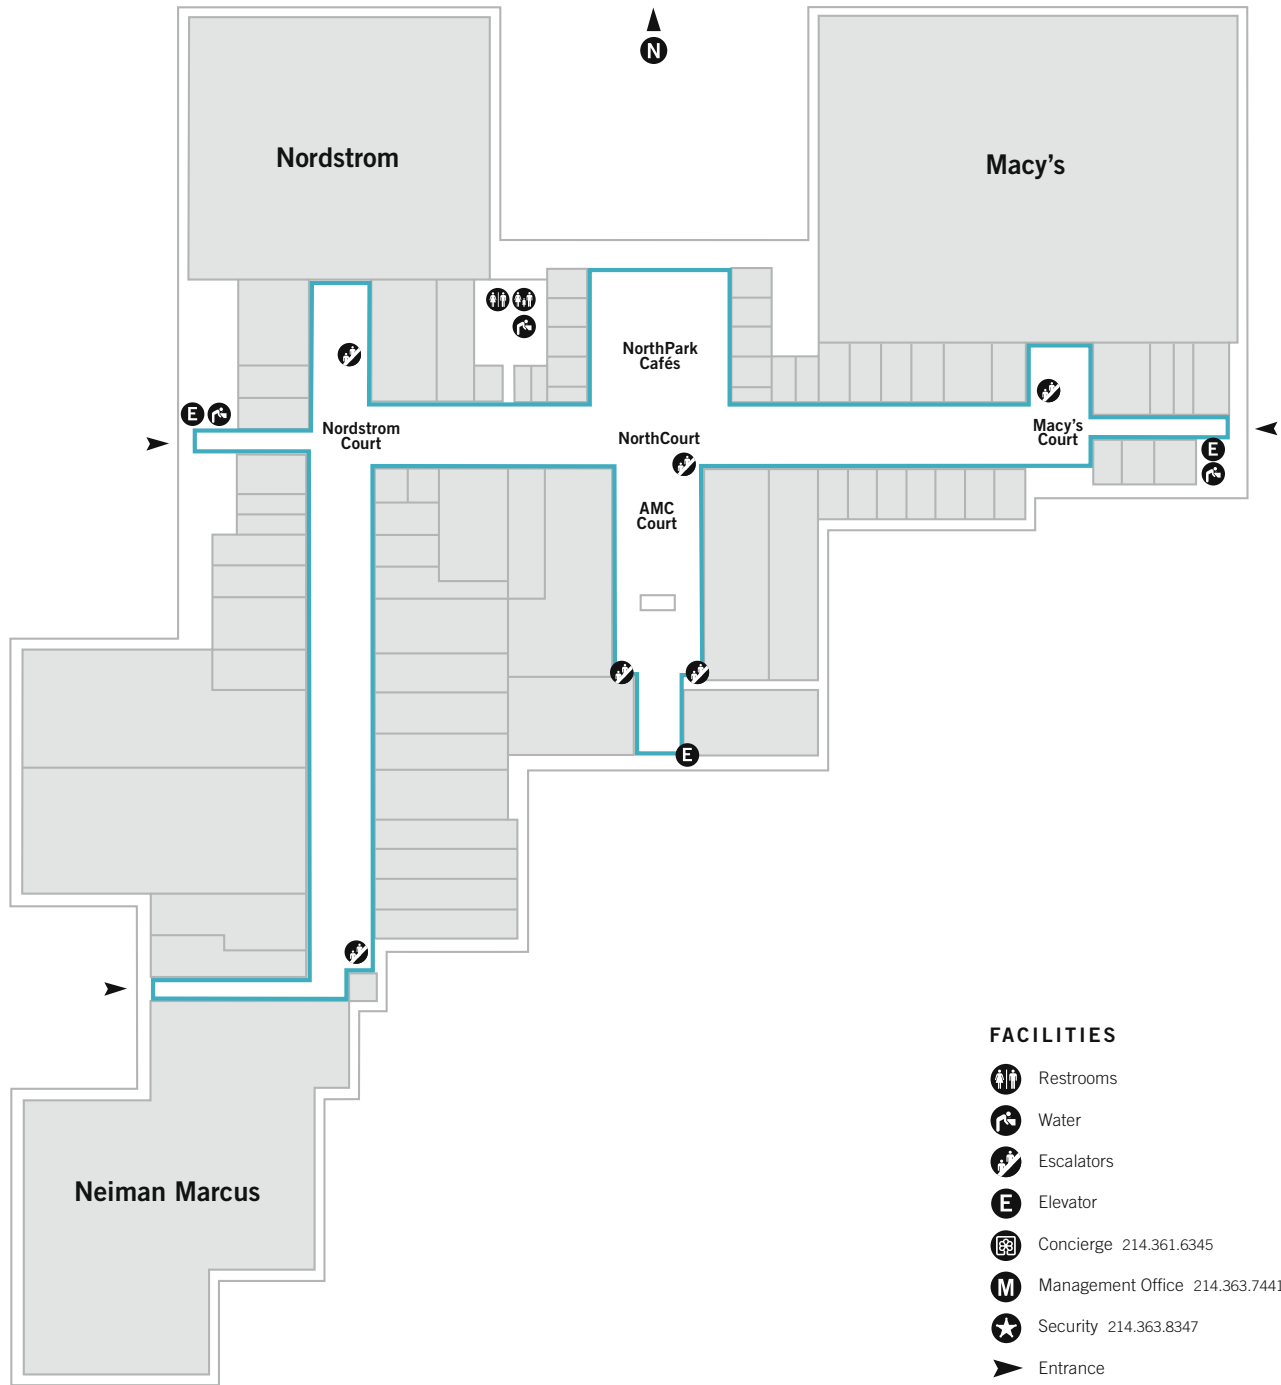

WALKING MAP – LEVEL ONE

- One lap along the inside wall of Level One = .75 mile
- One lap along the outside wall of Level One = .92 mile
- One lap around the perimeter of CenterPark = .23 mile
- One lap around Level Two (shown on next page) = .82 mile

Total NorthPark Center Walking Circuit = 2.72 miles

DISTANCES ARE APPROXIMATE

WALKING MAP – LEVEL TWO

FACILITIES

- Restrooms
- Water
- Escalators
- Elevator
- Concierge 214.361.6345
- Management Office 214.363.7441
- Security 214.363.8347
- Entrance
- Early Morning Entrance

— One lap around Level Two = .82 mile
 DISTANCES ARE APPROXIMATE

HOURS

Monday – Saturday: doors open at 6:30 a.m.
 Sunday: doors open at 8:30 a.m.