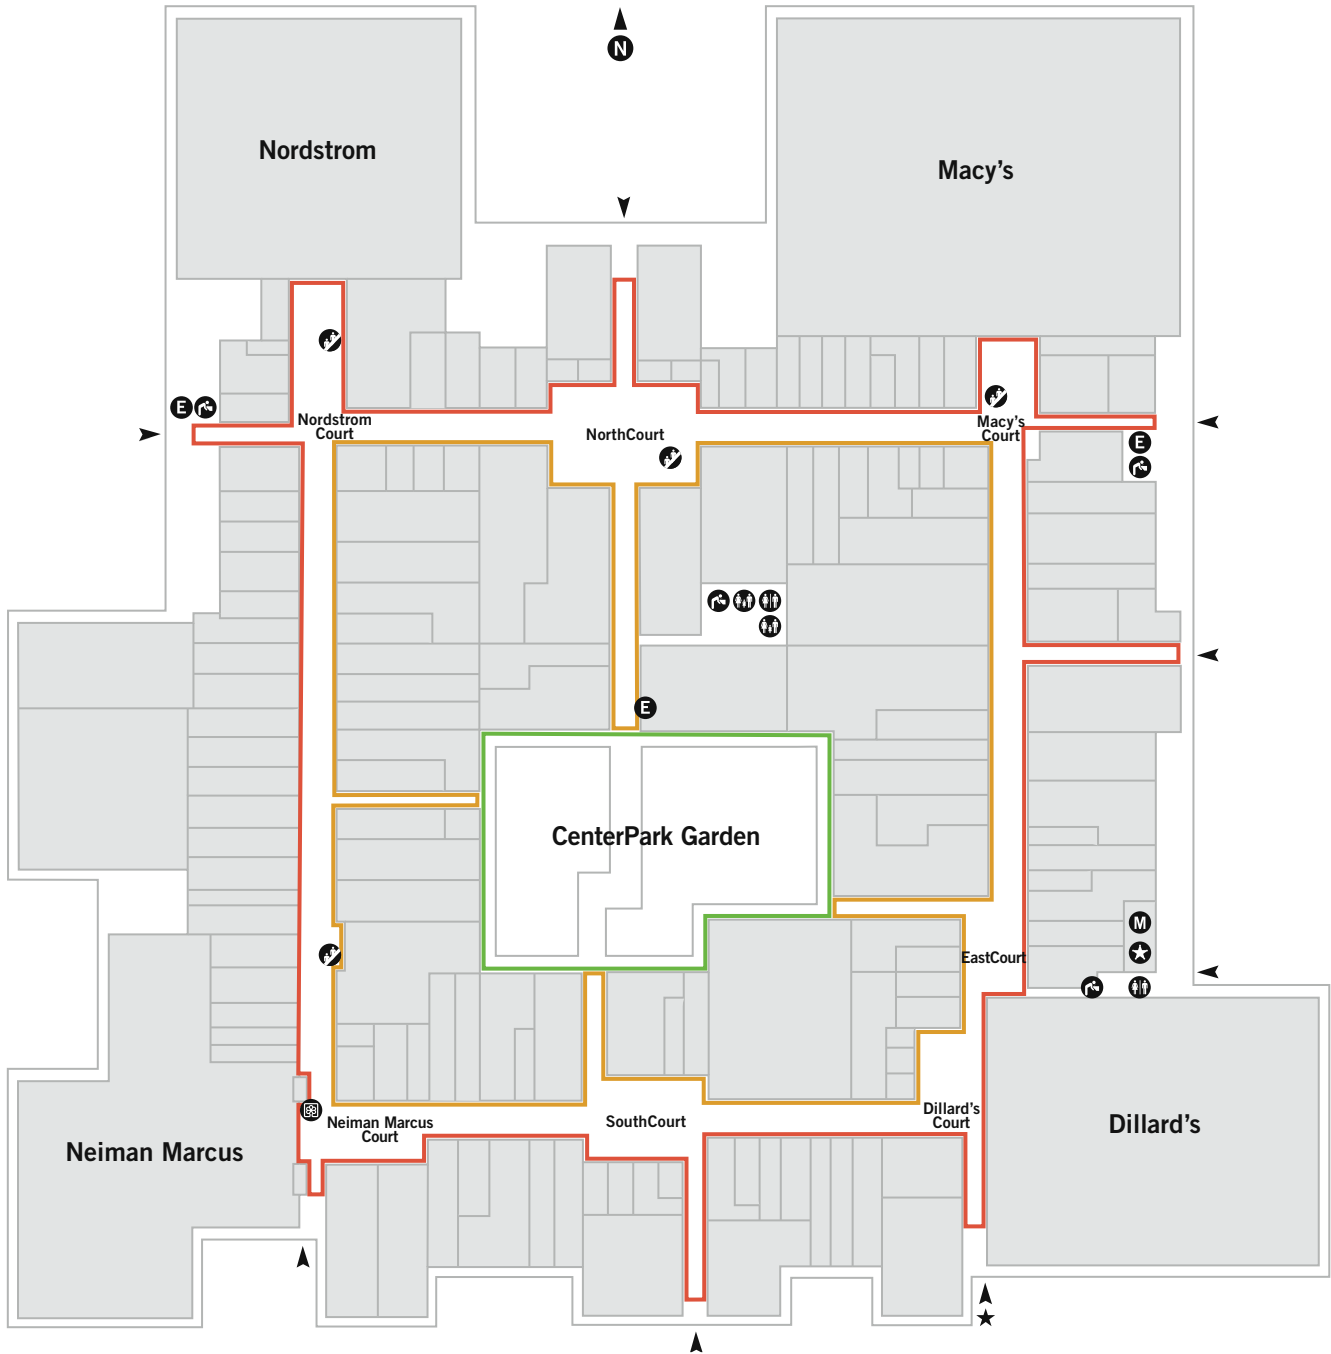

WALKING MAP – LEVEL ONE

- One lap along the inside wall of Level One = .75 mile
- One lap along the outside wall of Level One = .92 mile
- One lap around the perimeter of CenterPark = .23 mile
- One lap around Level Two (shown on next page) = .82 mile

Total NorthPark Center Walking Circuit = 2.72 miles

DISTANCES ARE APPROXIMATE

WALKING MAP – LEVEL TWO

FACILITIES

- Restrooms
- Water
- Escalators
- Elevator
- Concierge 214.361.6345
- Management Office 214.363.7441
- Security 214.363.8347
- Entrance
- Early Morning Entrance

— One lap around Level Two = .82 mile
 DISTANCES ARE APPROXIMATE

HOURS

Monday – Saturday: doors open at 6:30 a.m.
 Sunday: doors open at 8:30 a.m.