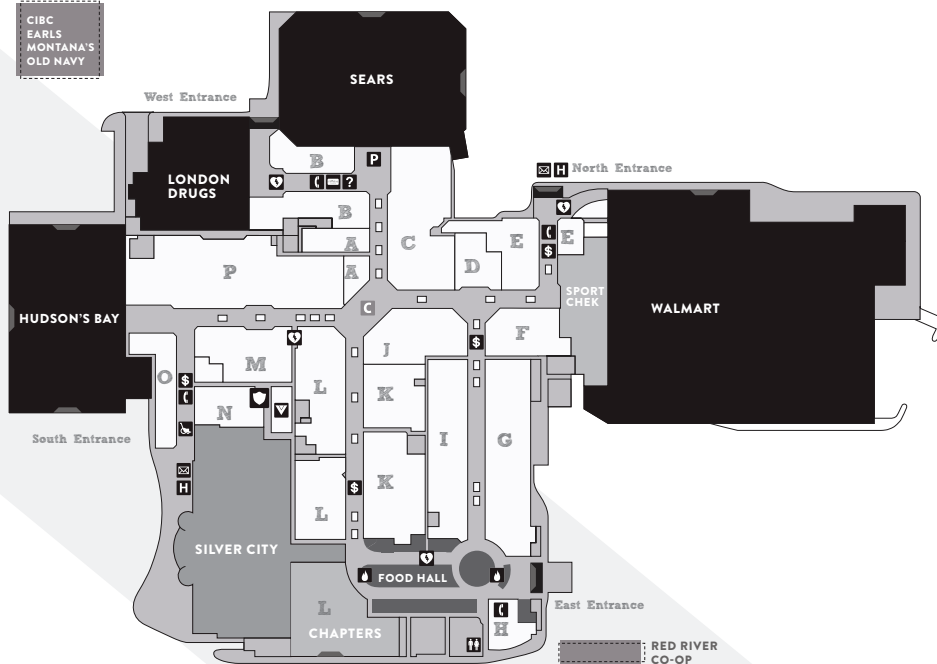

Store directory

CIBC
EARLS
MONTANA'S
OLD NAVY

Security

- Automated External Defibrillator
- Banking Machines
- Centre Court
- Customer Service Centre
- Fireplace
- Giftcards - Customer Service
- Handi Transit Pick-ups
- Management Office
- Postal Drop Boxes
- Rental Strollers
- St. Vital Play Park
- Telephones
- Washrooms

- Covered Entrances
- Food Hall
- Major Stores
- SilverCity

WOMEN'S CLOTHING

- J Alia N TanJay 204.255.0035
- G Aqua La Vie En Rose 204.257.2439
- M Ardene 204.480.6941 ext. 199
- P BCBGMAXAZRIA 204.253.3976
- P cleo 204.255.9472
- P Diva Lingerie 204.253.2454
- I Dynamite 204.255.9207
- J Eclipse 204.221.3445
- I Garage 204.256.5108
- P La Senza 204.256.7853
- G La Vie En Rose 204.257.2439
- M Laura/Laura Petites 204.255.3497
- L Le Chateau 204.257.4264
- L Melanie Lyne 204.254.0273
- K Northern Reflections 204.255.5025
- K Reitmans 204.255.2224
- J Ricki's 204.255.2857
- K Suzy Shier 204.255.9418
- P Thyme Maternity 204.254.1903
- G Victoria's Secret/Pink 204.253.7369

MEN'S CLOTHING

- K Le Chateau Men's Wear 204.253.8742
- D Tip Top Tailors 204.255.2738

UNISEX FASHION

- P American Eagle Outfitters 204.255.7938
- B Bench 204.515.1171
- H Bluenotes 204.253.1895
- C Boathouse 204.256.0748
- K Bootlegger 204.253.8173
- K Foot Locker 204.255.1956
- * Old Navy - Bishop Grandin & St. Mary's Rd. 204.253.9666
- C RW & Co. 204.253.8782
- C Stitches 204.256.4330
- P Swimco 204.255.7946
- K Zumiez 204.256.3903