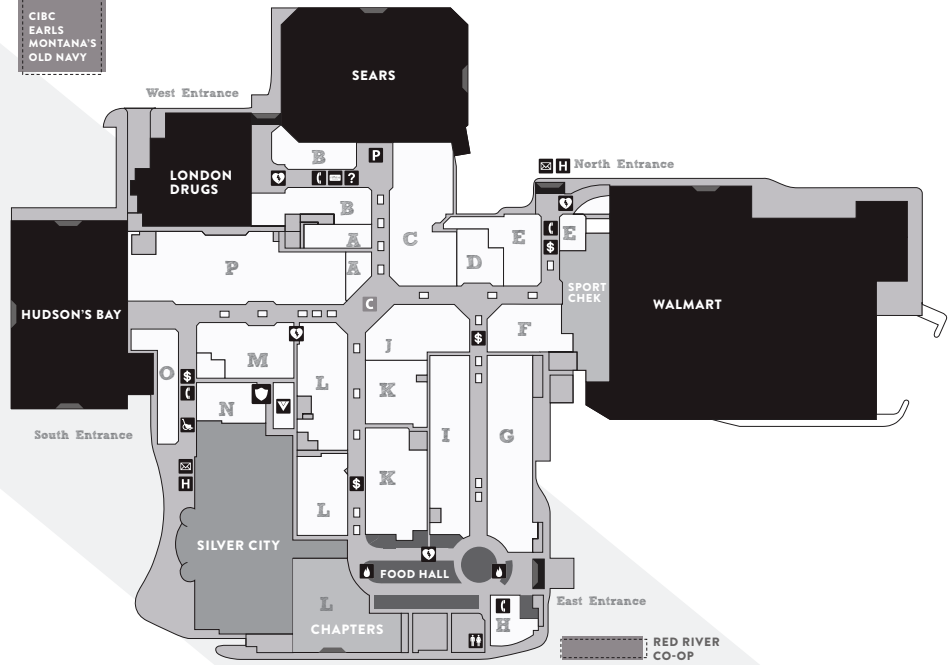

Store directory

CIBC
EARLS
MONTANA'S
OLD NAVY

Security

- Automated External Defibrillator
- Banking Machines
- Centre Court
- Customer Service Centre
- Fireplace
- Giftcards - Customer Service
- Handi Transit Pick-ups
- Management Office
- Postal Drop Boxes
- Rental Strollers
- St. Vital Play Park
- Telephones
- Washrooms

- Covered Entrances
- Food Hall
- Major Stores
- SilverCity

WOMEN'S CLOTHING

- J Alia N TanJay 204.255.0035
- M Ardene 204.480.6941 ext. 199
- P BCBGMAXAZRIA 204.253.3976
- P cleo 204.255.9472
- P Diva Lingerie 204.253.2454
- I Dynamite 204.255.9207
- G Eclipse 204.221.3445
- I Garage 204.256.5108
- P La Senza 204.256.7853
- G La Vie En Rose 204.257.2439
- M Laura/Laura Petites 204.255.3497
- L Le Chateau 204.257.4264
- L Melanie Lyne 204.254.0273
- K Northern Reflections 204.255.5025
- K Reitmans 204.255.2224
- J Ricki's 204.255.2857
- I Suzy Shier 204-255-9418
- P Thyme Maternity 204.254.1903
- G Victoria's Secret/Pink 204.253.7369

MEN'S CLOTHING

- K Le Chateau Men's Wear 204.253.8742
- D Tip Top Tailors 204.255.2738

UNISEX FASHION

- P American Eagle Outfitters 204.255.7938
- L Bench 204.515.1171
- H Bluenotes 204.253.1895
- C Boathouse 204.256.0748
- K Bootlegger 204.253.8173
- K Foot Locker 204.255.1956
- * Old Navy - Bishop Grandin & St. Mary's Rd. 204.253.9666
- C RW & Co. 204.253.8782
- C Stitches 204.256.4330
- P Swimco 204.255.7946
- K Zumiez 204.256.3903

RESTAURANTS & FAST FOOD

- H A&W 204.255.9338
- H Bourbon Street Grill 204.415.0168
- H Cultures 204.257.8488
- H Dairy Queen/Orange Julius 204.253.1589
- * ears - Bishop Grandin & St. Mary's Rd. 204.254.1600
- H Jimmy the Greek 204.256.7325
- H KFC 204.254.8772
- H Koya Japan 204.254.3340
- H Kung Pao Wok 204.253.2868
- * McDonald's - in Walmart 204.949.6042
- * Montana's - Bishop Grandin & St. Mary's Rd. 204.254.2128
- E Moxie's Classic Grill 204.257.1132