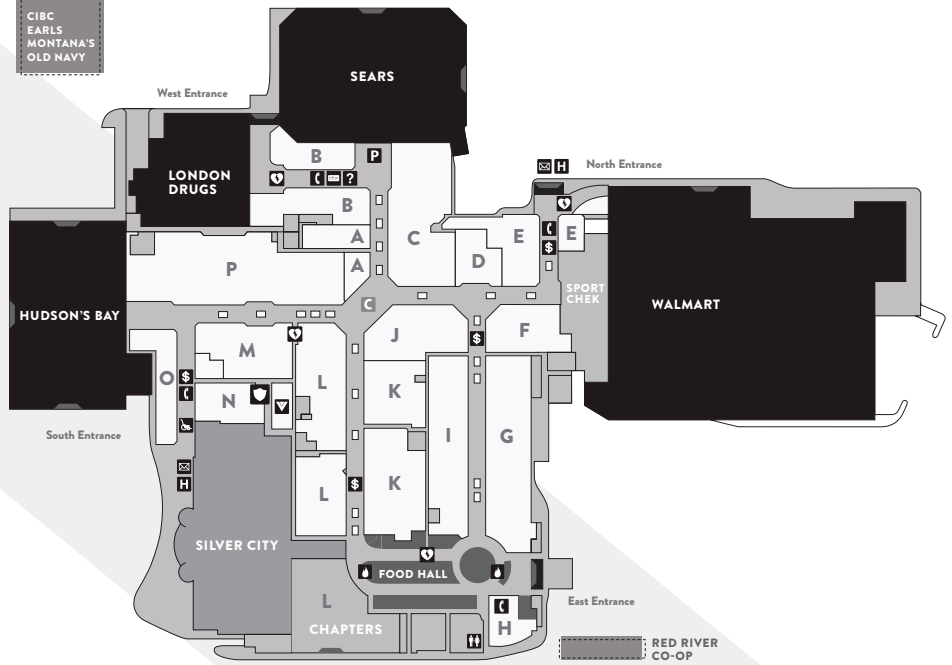

Store directory

CIBC
EARLS
MONTANA'S
OLD NAVY

Security

- Automated External Defibrillator
- Banking Machines
- Centre Court
- Customer Service Centre
- Fireplace
- Giftcards - Customer Service
- Handi Transit Pick-ups
- Management Office
- Postal Drop Boxes
- Rental Strollers
- St. Vital Play Park
- Telephones
- Washrooms

- Covered Entrances
- Food Hall
- Major Stores
- SilverCity

WOMEN'S CLOTHING

- J Alia N TanJay 204.255.0035
- M Ardene 204.480.6941 ext. 199
- P Cleo 204.255.9472
- P Diva Lingerie 204.253.2454
- I Dynamite 204.255.9207
- J Eclipse 204.221.3445
- I Garage 204.256.5108
- P La Senza 204.256.7853
- G La Vie En Rose 204.257.2439
- M Laura/Laura Petites 204.255.3497
- L Le Chateau 204.257.4264
- L Melanie Lyne 204.254.0273
- K Northern Reflections 204.255.5025
- K Reitmans 204.255.2224
- J Ricki's 204.255.2857
- I Suzy Shier 204.255.9418
- P Thyme Maternity 204.254.1903
- G Victoria's Secret/Pink 204.253.7369

MEN'S CLOTHING

- K Le Chateau Men's Wear 204.253.8742
- D Tip Top Tailors 204.255.2738

UNISEX FASHION

- P American Eagle Outfitters 204.255.7938
- L Bench 204.515.1171
- H Bluenotes 204.253.1895
- C Boathouse 204.256.0748
- K Bootlegger 204.253.8173
- K Foot Locker 204.255.1956
- P International Clothiers 204.515.6876
- * Old Navy - Bishop Grandin & St. Mary's Rd. 204.253.9666
- C RW & Co. 204.253.8782
- C Stitches 204.256.4330
- P Swimco 204.255.7946
- G West49 204.253.2450
- K Zumiez 204.256.3903

RESTAURANTS & FAST FOOD

- H A&W 204.255.9338
- H Bourbon Street Grill 204.415.0168
- H Cultures 204.257.8488
- H Dairy Queen/Orange Julius 204.253.1589
- * Earls - Bishop Grandin & St. Mary's Rd. 204.254.1600
- H Jimmy the Greek 204.256.7325
- H KFC 204.254.8772
- H Koya Japan 204.254.3340
- H Kung Pao Wok 204.253.2868
- * McDonald's - in Walmart 204.949.6042
- * Montana's - Bishop Grandin & St. Mary's Rd. 204.254.2128
- E Moxie's Classic Grill 204.257.1132
- H New York Fries 204.254.8925
- H Subway 204.255.1620