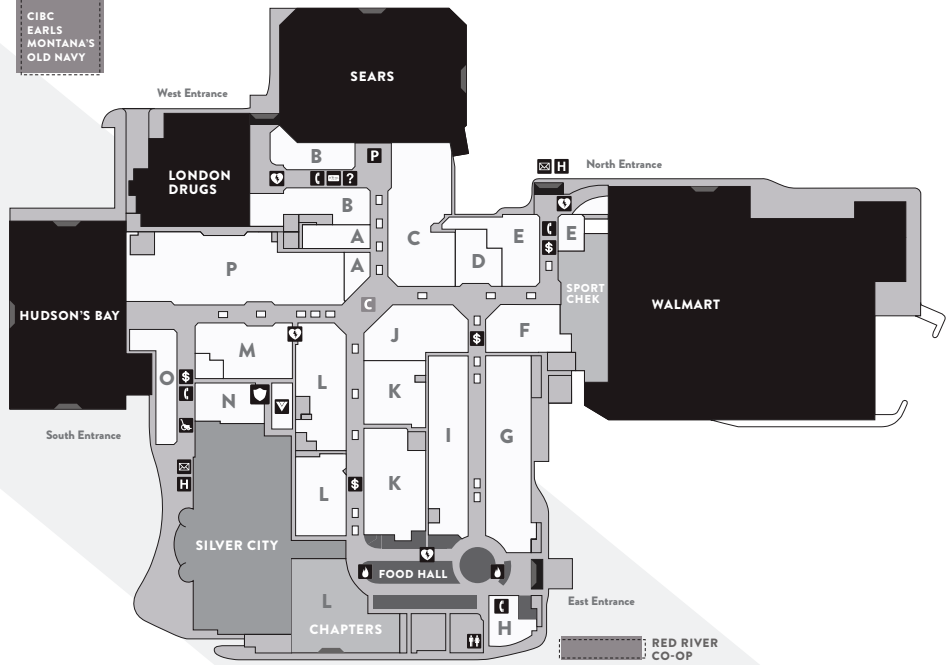

Store directory

CIBC
EARLS
MONTANA'S
OLD NAVY

Security

- Automated External Defibrillator
- Banking Machines
- Centre Court
- Customer Service Centre
- Fireplace
- Giftcards - Customer Service
- Handi Transit Pick-ups
- Management Office
- Postal Drop Boxes
- Rental Strollers
- St. Vital Play Park
- Telephones
- Washrooms

- Covered Entrances
- Food Hall
- Major Stores
- SilverCity

WOMEN'S CLOTHING

- J Alia N TanJay 204.255.0035
- M Ardene 204.480.6941 ext. 199
- P Cleo 204.255.9472
- P Diva Lingerie 204.253.2454
- I Dynamite 204.255.9207
- J Eclipse 204.221.3445
- I Garage 204.256.5108
- I Just Cozy..... 204.256.7853
- P La Senza 204.256.7853
- G La Vie En Rose 204.257.2439
- M Laura/Laura Petites..... 204.255.3497
- L Le Chateau 204.257.4264
- L Melanie Lyne 204.254.0273
- K Northern Reflections 204.255.5025
- K Reitmans 204.255.2224
- J Ricki's 204.255.2857
- I Suzy Shier 204.255.9418
- P Thyme Maternity 204.254.1903
- G Victoria's Secret/Pink..... 204.253.7369

MEN'S CLOTHING

- K Le Chateau Men's Wear..... 204.253.8742
- D Tip Top Tailors 204.255.2738

UNISEX FASHION

- P American Eagle Outfitters 204.255.7938
- L Bench 204.515.1171
- H Bluenotes 204.253.1895
- C Boathouse 204.256.0748
- K Bootlegger 204.253.8173
- K Foot Locker 204.255.1956
- P International Clothiers 204.515.6876
- * Old Navy - Bishop Grandin & St. Mary's Rd..... 204.253.9666
- C RW & Co. 204.253.8782
- C Stitches 204.256.4330
- P Swimco 204.255.7946
- G West49 204.253.2450
- K Zumiez 204.256.3903