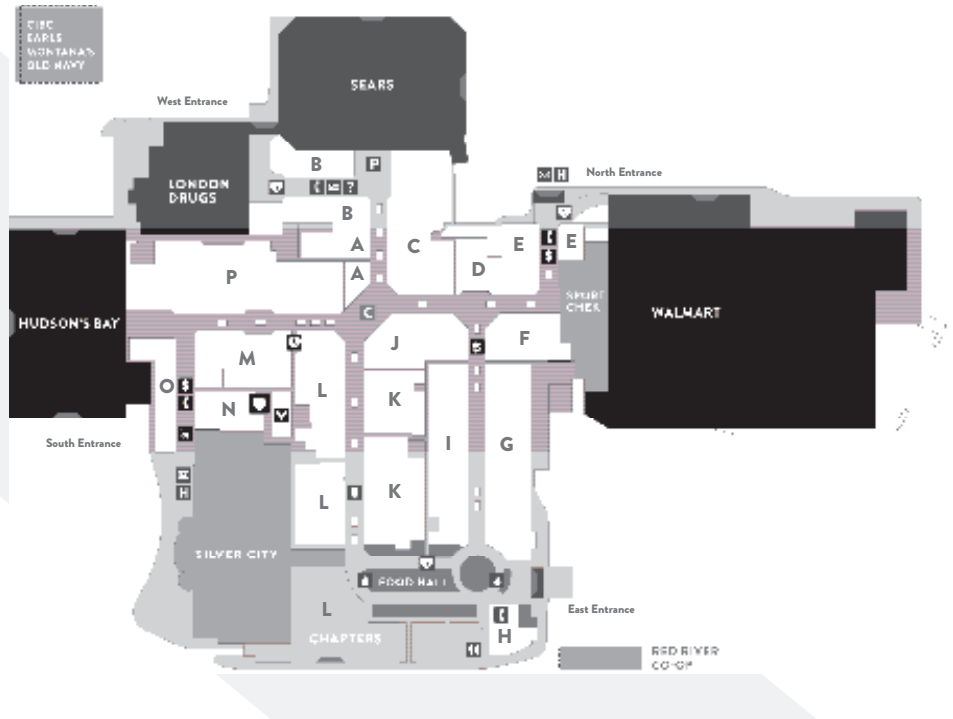

Store directory

Security

- Automated External Defibrillator
- Banking Machines
- Centre Court
- Customer Service Centre
- Fireplace
- Giftcards - Customer Service
- Handi Transit Pick-ups
- Management Office
- Postal Drop Boxes
- Rental Strollers
- St. Vital Play Park
- Telephones
- Washrooms

- Covered Entrances
- Food Hall
- Major Stores
- SilverCity

WOMEN'S CLOTHING

- J Alia N TanJay 204.255.0035
- M Ardene 204.480.6941 ext. 199
- P Cleo 204.255.9472
- P Diva Lingerie 204.253.2454
- I Dynamite 204.255.9207
- J Eclipse 204.221.3445
- I Garage 204.256.5108
- I Just Cozy.....
- P La Senza 204.256.7853
- G La Vie En Rose 204.257.2439
- M Laura/Laura Petites..... 204.255.3497
- L Le Chateau 204.257.4264
- L Melanie Lyne 204.254.0273
- K Northern Reflections 204.255.5025
- K Reitmans 204.255.2224
- J Ricki's 204.255.2857
- I Suzy Shier 204.255.9418
- P Thyme Maternity 204.254.1903
- G Victoria's Secret/Pink..... 204.253.7369

MEN'S CLOTHING

- K Le Chateau Men's Wear..... 204.253.8742
- D Tip Top Tailors 204.255.2738

UNISEX FASHION

- P American Eagle Outfitters 204.255.7938
- L Bench 204.515.1171
- H Bluenotes 204.253.1895
- C Boathouse 204.256.0748
- K Bootlegger 204.253.8173
- K Foot Locker 204.255.1956
- P International Clothiers 204.515.6876
- * Old Navy - Bishop Grandin & St. Mary's Rd..... 204.253.9666
- C RW & Co. 204.253.8782
- C Stitches 204.256.4330
- P Swimco 204.255.7946
- P Urbanology 204.255.9418
- G West49 204.253.2450
- K Zumiez 204.256.3903